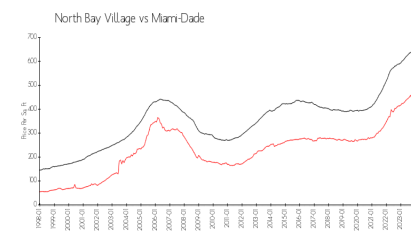

North Bay Village: \$438/sq. ft.
 Miami-Dade: \$703/sq. ft.

Inventory for Sale

Grand View Palace	3%
North Bay Village	3%
Miami-Dade	3%

Avg. Time to Close Over Last 12 Months

Grand View Palace	69 days
North Bay Village	90 days
Miami-Dade	81 days