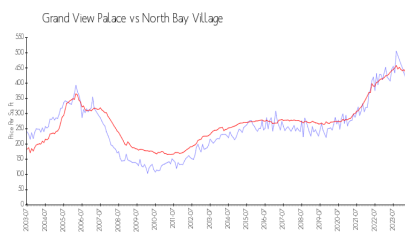

Market Information

Grand View Palace: $420/sq. ft.
North Bay Village: $438/sq. ft.