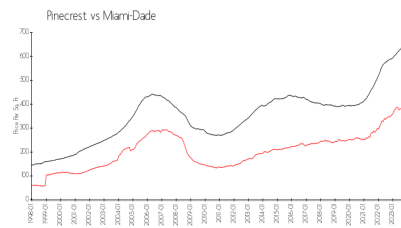

Dadeland Place Condo Assn
(305) 596-9982

Built in 1971 - 79 units - 8 floors

Market Information

Dadeland Place B: \$272/sq. ft.
Pinecrest: \$384/sq. ft.

Pinecrest: \$384/sq. ft.
Miami-Dade: \$703/sq. ft.

Inventory for Sale

Dadeland Place B	1%
Pinecrest	2%
Miami-Dade	3%

Avg. Time to Close Over Last 12 Months

Dadeland Place B	15 days
Pinecrest	48 days
Miami-Dade	81 days