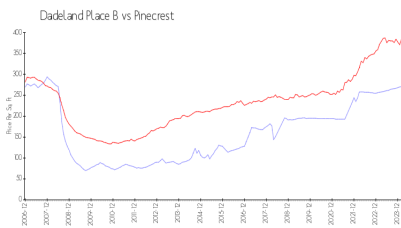

Market Information

Dadeland Place B: $272/sq. ft.
Pinecrest: $384/sq. ft.