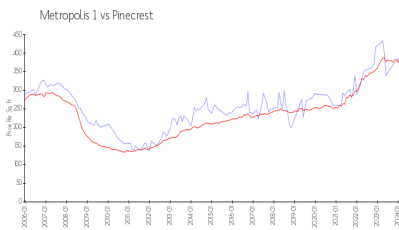

## Market Information

Metropolis 1: \$395/sq. ft.  
Pinecrest: \$381/sq. ft.

Pinecrest: \$381/sq. ft.  
Miami-Dade: \$698/sq. ft.