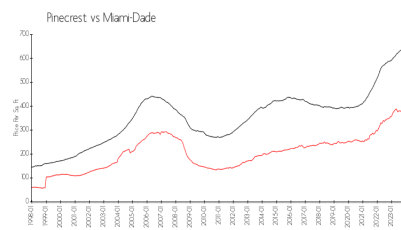

## Market Information

Metropolis 1: \$395/sq. ft.  
Pinecrest: \$381/sq. ft.

Pinecrest: \$381/sq. ft.  
Miami-Dade: \$698/sq. ft.