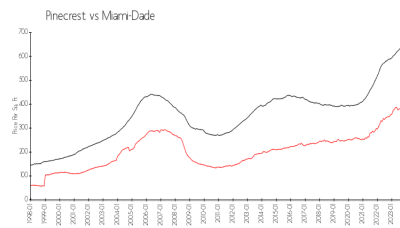

Metropolis At Dadeland Master Association
 (305) 670-1950

Built in 2006 - 190 units - 25 floors

Market Information

Metropolis 2: \$365/sq. ft.
 Pinecrest: \$384/sq. ft.

Pinecrest: \$384/sq. ft.
 Miami-Dade: \$703/sq. ft.

Inventory for Sale

Metropolis 2: 2%
 Pinecrest: 2%
 Miami-Dade: 3%

Avg. Time to Close Over Last 12 Months

Metropolis 2: 43 days
 Pinecrest: 48 days
 Miami-Dade: 81 days