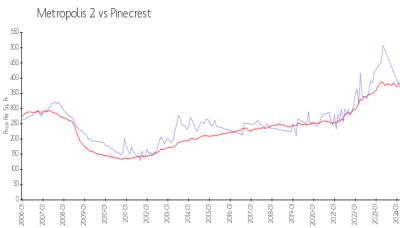

Metropolis 2

9065 S Dadeland Blvd, Pinecrest, FL, Miami-Dade 33156

Building Information

Number of units: 190
 Number of active listings for rent: 4
 Number of active listings for sale: 4
 Building inventory for sale: 2%
 Number of sales over the last 12 months: 6
 Number of sales over the last 6 months: 3
 Number of sales over the last 3 months: 2

Metropolis At Dadeland Master Association
 (305) 670-1950

Built in 2006 - 190 units - 25 floors

Market Information

Metropolis 2: \$365/sq. ft.
 Pinecrest: \$384/sq. ft.

Pinecrest: \$384/sq. ft.
 Miami-Dade: \$703/sq. ft.