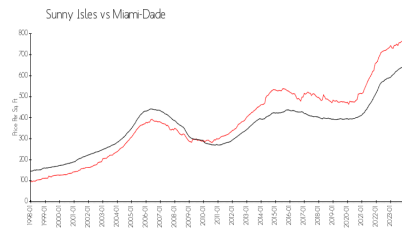

Kings Point Imperial

220 Kings Point Dr, Sunny Isles, FL, Miami-Dade 33160

Building Information

Number of units:	82
Number of active listings for rent:	8
Number of active listings for sale:	0
Building inventory for sale:	
Number of sales over the last 12 months:	0%%
Number of sales over the last 6 months:	0
Number of sales over the last 3 months:	0

Kings Point Imperial Condo Inc
220 Kings Point Drive # 110
Sunny Isle Beach, FL 33160
Phone: (305) 944-9481

Built in 1962 - 82 units - 6 floors

Market Information

Kings Point Imperial: \$363/sq. ft.
Sunny Isles: \$743/sq. ft.