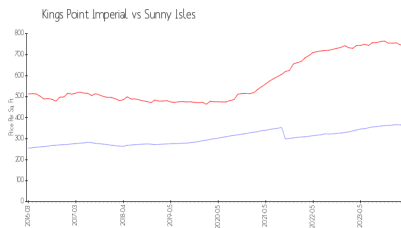

Kings Point Imperial

220 Kings Point Dr, Sunny Isles, FL, Miami-Dade 33160

Building Information

Number of units:	82
Number of active listings for rent:	8
Number of active listings for sale:	0
Building inventory for sale:	
Number of sales over the last 12 months:	0%%
Number of sales over the last 6 months:	0
Number of sales over the last 3 months:	0

Kings Point Imperial Condo Inc
220 Kings Point Drive # 110
Sunny Isle Beach, FL 33160
Phone: (305) 944-9481

Built in 1962 - 82 units - 6 floors

Market Information

Kings Point Imperial: \$363/sq. ft.
Sunny Isles: \$743/sq. ft.