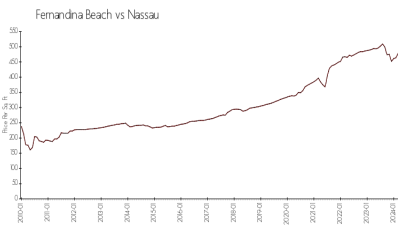

## Market Information

Amelia Woods: \$228/sq. ft.  
 Fernandina Beach: \$478/sq. ft.

Fernandina Beach: \$478/sq. ft.  
 Nassau: \$554/sq. ft.