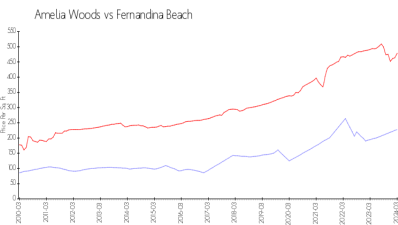

## Market Information

Amelia Woods: \$228/sq. ft.  
 Fernandina Beach: \$478/sq. ft.

Fernandina Beach: \$478/sq. ft.  
 Nassau: \$554/sq. ft.