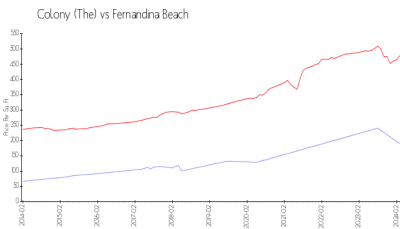

Colony (The)

4732-4829 Westwind Ct, Fernandina Beach, FL, Nassau 32034

Building Information

Number of units:	60
Number of active listings for rent:	0
Number of active listings for sale:	1
Building inventory for sale:	1%
Number of sales over the last 12 months:	0
Number of sales over the last 6 months:	0
Number of sales over the last 3 months:	0

Built in 1991 - 60 units - 3 floors

Market Information

Colony (The): \$190/sq. ft.
Fernandina Beach: \$478/sq. ft.

Fernandina Beach: \$478/sq. ft.
Nassau: \$554/sq. ft.

Inventory for Sale

Colony (The)	1%
Fernandina Beach	1%
Nassau	1%