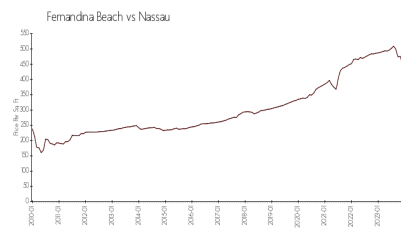

Colony (The)

4732-4829 Westwind Ct, Fernandina Beach, FL, Nassau 32034

Building Information

Number of units:	60
Number of active listings for rent:	0
Number of active listings for sale:	1
Building inventory for sale:	1%
Number of sales over the last 12 months:	0
Number of sales over the last 6 months:	0
Number of sales over the last 3 months:	0

Built in 1991 - 60 units - 3 floors

Market Information

Colony (The): \$190/sq. ft.
Fernandina Beach: \$478/sq. ft.

Fernandina Beach: \$478/sq. ft.
Nassau: \$554/sq. ft.

Inventory for Sale

Colony (The)	1%
Fernandina Beach	1%
Nassau	1%