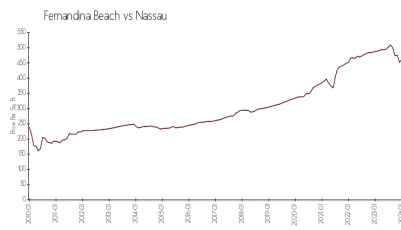

Market Information

Cottages at Stoney Creek:	\$188/sq. ft.	Fernandina Beach:	\$478/sq. ft.
Fernandina Beach:	\$478/sq. ft.	Nassau:	\$554/sq. ft.

Inventory for Sale

Cottages at Stoney Creek	1%
Fernandina Beach	1%
Nassau	1%