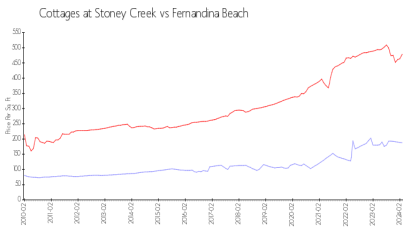

Market Information

Cottages at Stoney Creek:	\$188/sq. ft.	Fernandina Beach:	\$478/sq. ft.
Fernandina Beach:	\$478/sq. ft.	Nassau:	\$554/sq. ft.

Inventory for Sale

Cottages at Stoney Creek	1%
Fernandina Beach	1%
Nassau	1%