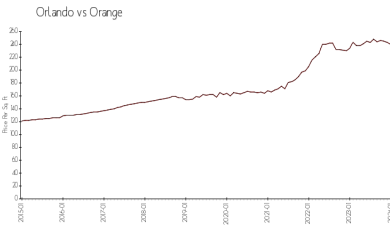

Venetian Place

4504-4658 Commander Dr, Orlando, FL, Orange 32822

Building Information

Number of units:	460
Number of active listings for rent:	0
Number of active listings for sale:	6
Building inventory for sale:	1%
Number of sales over the last 12 months:	18
Number of sales over the last 6 months:	3
Number of sales over the last 3 months:	0

Venetian Place
 5749 Gatlin Ave
 Orlando, FL 32822
 Phone number (407) 384-6448
<http://www.venetian-hoa.com/vp/home.asp>

Built in 1990 - 460 units - 3 floors

Market Information

Venetian Place: \$162/sq. ft.
 Orlando: \$235/sq. ft.

Orlando: \$235/sq. ft.
 Orange: \$247/sq. ft.

Inventory for Sale

Venetian Place	1%
Orlando	2%
Orange	2%

Avg. Time to Close Over Last 12 Months

Venetian Place	40 days
Orlando	48 days
Orange	48 days