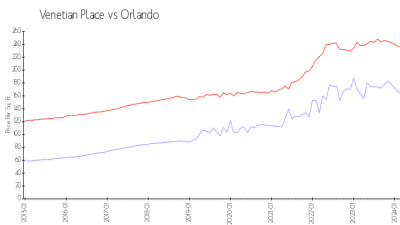

Venetian Place

4504-4658 Commander Dr, Orlando, FL, Orange 32822

Building Information

Number of units:	460
Number of active listings for rent:	0
Number of active listings for sale:	6
Building inventory for sale:	1%
Number of sales over the last 12 months:	18
Number of sales over the last 6 months:	3
Number of sales over the last 3 months:	0

Venetian Place
 5749 Gatlin Ave
 Orlando, FL 32822
 Phone number (407) 384-6448
<http://www.venetian-hoa.com/vp/home.asp>

Built in 1990 - 460 units - 3 floors

Market Information

Venetian Place: \$162/sq. ft.
 Orlando: \$235/sq. ft.

Orlando: \$235/sq. ft.
 Orange: \$247/sq. ft.

Inventory for Sale

Venetian Place	1%
Orlando	2%
Orange	2%

Avg. Time to Close Over Last 12 Months

Venetian Place	40 days
Orlando	48 days
Orange	48 days