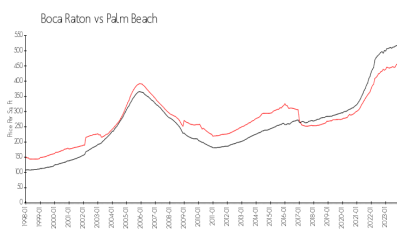

Market Information

200 East:	$744/sq. ft.	Boca Raton:	$463/sq. ft.
Boca Raton:	$463/sq. ft.	Palm Beach:	$475/sq. ft.

Inventory for Sale

200 East	5%
Boca Raton	3%
Palm Beach	3%

Avg. Time to Close Over Last 12 Months

200 East	59 days
Boca Raton	57 days
Palm Beach	56 days