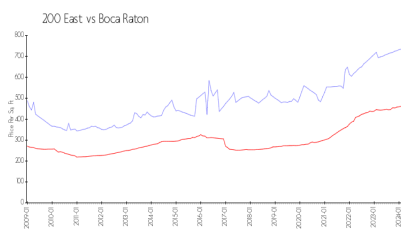

Market Information

200 East:	$744/sq. ft.	Boca Raton:	$463/sq. ft.
Boca Raton:	$463/sq. ft.	Palm Beach:	$475/sq. ft.

Inventory for Sale

200 East	5%
Boca Raton	3%
Palm Beach	3%

Avg. Time to Close Over Last 12 Months

200 East	59 days
Boca Raton	57 days
Palm Beach	56 days