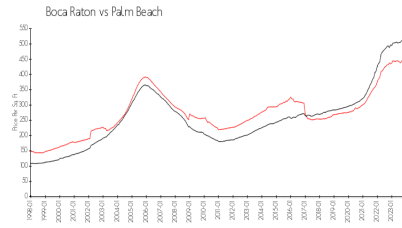

## Market Information

Eastbrook Coach Homes:	\$286/sq. ft.	Boca Raton:	\$446/sq. ft.
Boca Raton:	\$446/sq. ft.	Palm Beach:	\$453/sq. ft.