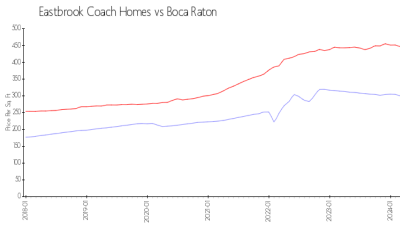

## Market Information

Eastbrook Coach Homes:	\$286/sq. ft.	Boca Raton:	\$446/sq. ft.
Boca Raton:	\$446/sq. ft.	Palm Beach:	\$453/sq. ft.