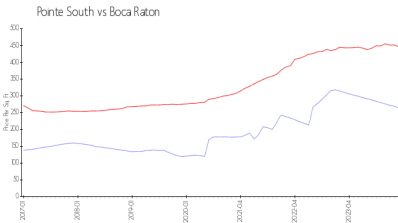

Pointe South Condominium
Address: 1401 S Federal Hwy,
Boca Raton, FL 33432
Phone: +1 561-419-8660

Built in 1975 - 66 units - 6 floors

Market Information

Pointe South: \$250/sq. ft.
Boca Raton: \$446/sq. ft.