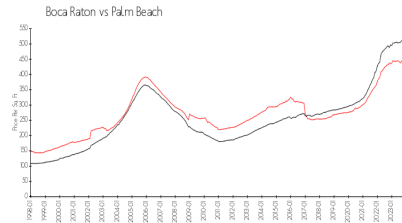

Market Information

Pointe South: $250/sq. ft.
Boca Raton: $446/sq. ft.

Boca Raton: $446/sq. ft.
Palm Beach: $454/sq. ft.

Inventory for Sale

Pointe South	4%
Boca Raton	3%
Palm Beach	3%

Avg. Time to Close Over Last 12 Months

Pointe South	65 days
Boca Raton	56 days
Palm Beach	55 days