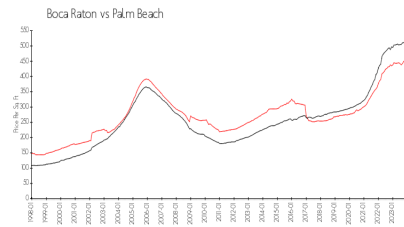

Market Information

Tower 155: $1043/sq. ft.
Boca Raton: $446/sq. ft.

Boca Raton: $446/sq. ft.
Palm Beach: $454/sq. ft.

Inventory for Sale

Tower 155	13%
Boca Raton	3%
Palm Beach	3%

Avg. Time to Close Over Last 12 Months

Tower 155	78 days
Boca Raton	57 days
Palm Beach	56 days