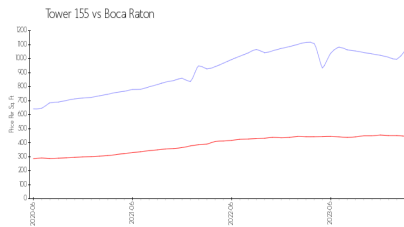

Market Information

Tower 155: $1043/sq. ft.
Boca Raton: $446/sq. ft.

Boca Raton: $446/sq. ft.
Palm Beach: $454/sq. ft.

Inventory for Sale

Tower 155	13%
Boca Raton	3%
Palm Beach	3%

Avg. Time to Close Over Last 12 Months

Tower 155	78 days
Boca Raton	57 days
Palm Beach	56 days