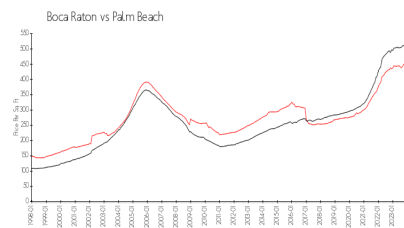

Market Information

Wellesley Park: $151/sq. ft.
Boca Raton: $446/sq. ft.

Boca Raton: $446/sq. ft.
Palm Beach: $454/sq. ft.

Inventory for Sale

Wellesley Park	7%
Boca Raton	3%
Palm Beach	3%

Avg. Time to Close Over Last 12 Months

Wellesley Park	156 days
Boca Raton	56 days
Palm Beach	55 days