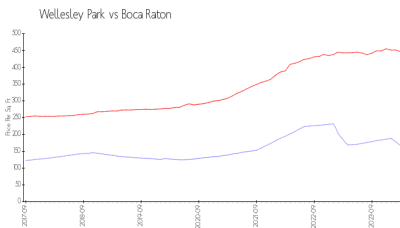

Market Information

Wellesley Park: $151/sq. ft.
Boca Raton: $446/sq. ft.

Boca Raton: $446/sq. ft.
Palm Beach: $454/sq. ft.

Inventory for Sale

Wellesley Park	7%
Boca Raton	3%
Palm Beach	3%

Avg. Time to Close Over Last 12 Months

Wellesley Park	156 days
Boca Raton	56 days
Palm Beach	55 days