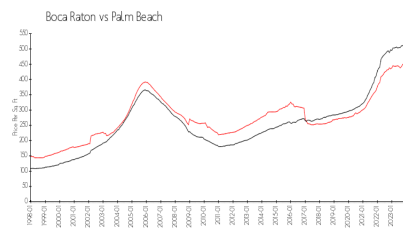

Market Information

Wolverton at Century Village (A to E): $198/sq. ft.
Boca Raton: $446/sq. ft.

Boca Raton: $446/sq. ft.
Palm Beach: $453/sq. ft.

Inventory for Sale

Wolverton at Century Village (A to E) 3%
Boca Raton 3%
Palm Beach 3%

Avg. Time to Close Over Last 12 Months

Wolverton at Century Village (A to E) 57 days
Boca Raton 56 days
Palm Beach 56 days