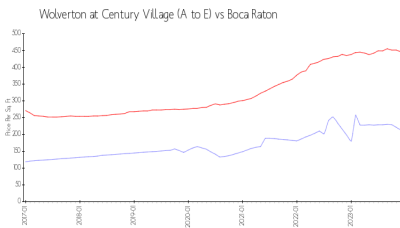

Market Information

Wolverton at Century Village (A to E): $198/sq. ft.
Boca Raton: $446/sq. ft.

Boca Raton: $446/sq. ft.
Palm Beach: $453/sq. ft.

Inventory for Sale

Wolverton at Century Village (A to E) 3%
Boca Raton 3%
Palm Beach 3%

Avg. Time to Close Over Last 12 Months

Wolverton at Century Village (A to E) 57 days
Boca Raton 56 days
Palm Beach 56 days