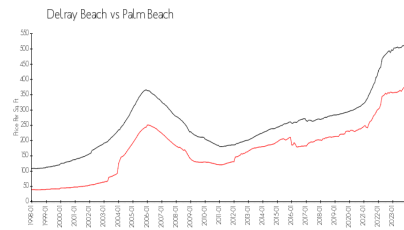

111 First Delray
Address: 111 SE 1st Ave,
Delray Beach, FL 33444
Phone: +1 561-501-0818

Built in 2019 - 66 units - 5 floors

Market Information

111 First Delray Beach: \$1034/sq. ft.
Delray Beach: \$227/sq. ft.

Delray Beach: \$227/sq. ft.
Palm Beach: \$454/sq. ft.

Inventory for Sale

111 First Delray Beach	7%
Delray Beach	2%
Palm Beach	3%

Avg. Time to Close Over Last 12 Months

111 First Delray Beach	65 days
Delray Beach	54 days
Palm Beach	55 days