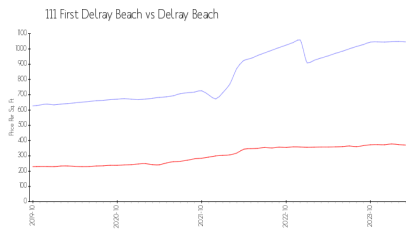

111 First Delray Beach

111 SE 1 Ave, Delray Beach, FL, Palm Beach 33444

Building Information

Number of units:	66
Number of active listings for rent:	5
Number of active listings for sale:	5
Building inventory for sale:	7%
Number of sales over the last 12 months:	7
Number of sales over the last 6 months:	3
Number of sales over the last 3 months:	1

111 First Delray
Address: 111 SE 1st Ave,
Delray Beach, FL 33444
Phone: +1 561-501-0818

Built in 2019 - 66 units - 5 floors

Market Information

111 First Delray Beach: \$1034/sq. ft.
Delray Beach: \$227/sq. ft.