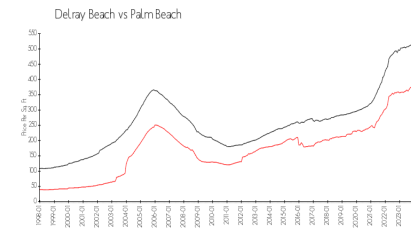

Built in 1989 - 236 units - 2 floors

Market Information

Bahia at Delray: \$290/sq. ft.
Delray Beach: \$362/sq. ft.

Delray Beach: \$362/sq. ft.
Palm Beach: \$468/sq. ft.

Inventory for Sale

Bahia at Delray	5%
Delray Beach	2%
Palm Beach	3%