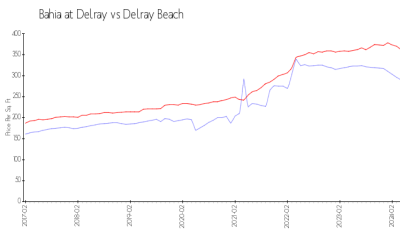

Built in 1989 - 236 units - 2 floors

Market Information

Bahia at Delray: \$290/sq. ft.
Delray Beach: \$362/sq. ft.

Delray Beach: \$362/sq. ft.
Palm Beach: \$468/sq. ft.

Inventory for Sale

Bahia at Delray	5%
Delray Beach	2%
Palm Beach	3%