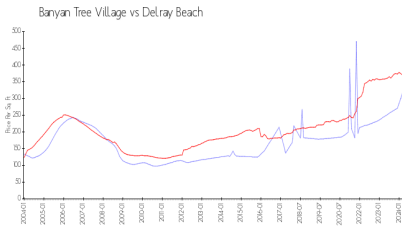

## Market Information

Banyan Tree Village: \$302/sq. ft.  
 Delray Beach: \$227/sq. ft.

Delray Beach: \$227/sq. ft.  
 Palm Beach: \$453/sq. ft.