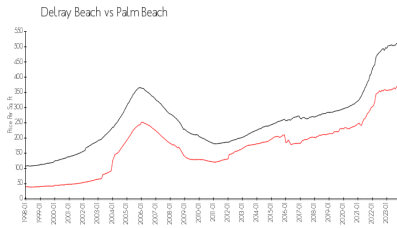

## Market Information

Banyan Tree Village: \$302/sq. ft.  
 Delray Beach: \$227/sq. ft.

Delray Beach: \$227/sq. ft.  
 Palm Beach: \$453/sq. ft.