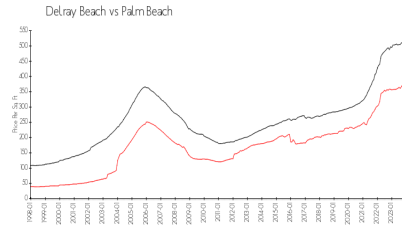

Bermuda High West

2150 S Ocean Blvd, Delray Beach, FL, Palm Beach 33483

Building Information

Number of units:	46
Number of active listings for rent:	0
Number of active listings for sale:	1
Building inventory for sale:	2%
Number of sales over the last 12 months:	4
Number of sales over the last 6 months:	2
Number of sales over the last 3 months:	2

Bermuda High West Condominium
 Address: 2150 S Ocean Blvd,
 Delray Beach, FL 33483
 Phone: +1 561-272-0307

Built in 1979 - 46 units - 6 floors

Market Information

Bermuda High West: \$818/sq. ft.
 Delray Beach: \$227/sq. ft.