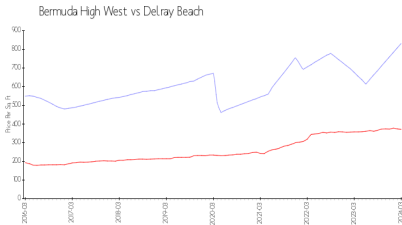

Market Information

Bermuda High West: $818/sq. ft.
Delray Beach: $227/sq. ft.

Delray Beach: $227/sq. ft.
Palm Beach: $454/sq. ft.

Inventory for Sale

Bermuda High West	2%
Delray Beach	2%
Palm Beach	3%

Avg. Time to Close Over Last 12 Months

Bermuda High West	37 days
Delray Beach	53 days
Palm Beach	56 days