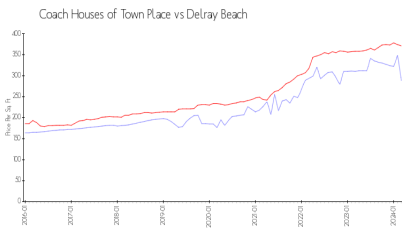

Market Information

Coach Houses of Town Place: $275/sq. ft.
Delray Beach: $227/sq. ft.

Delray Beach: $227/sq. ft.
Palm Beach: $453/sq. ft.

Inventory for Sale

Coach Houses of Town Place	3%
Delray Beach	2%
Palm Beach	3%

Avg. Time to Close Over Last 12 Months

Coach Houses of Town Place	35 days
Delray Beach	54 days
Palm Beach	55 days