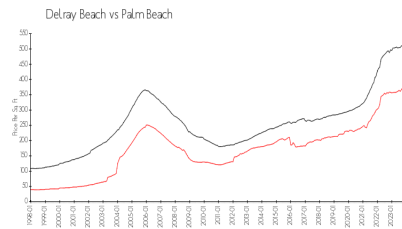

Market Information

Coach Houses of Town Place: $275/sq. ft.
Delray Beach: $227/sq. ft.

Delray Beach: $227/sq. ft.
Palm Beach: $453/sq. ft.

Inventory for Sale

Coach Houses of Town Place	3%
Delray Beach	2%
Palm Beach	3%

Avg. Time to Close Over Last 12 Months

Coach Houses of Town Place	35 days
Delray Beach	54 days
Palm Beach	55 days