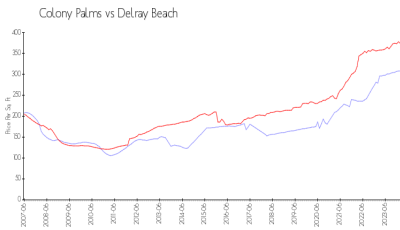

Colony Palms
 100 W Prive Cir, Delray Beach, FL 33445
 (561) 499-7144

Built in 2007 - 45 units - 3 floors

Market Information

Colony Palms: \$290/sq. ft.
 Delray Beach: \$227/sq. ft.

Delray Beach: \$227/sq. ft.
 Palm Beach: \$453/sq. ft.