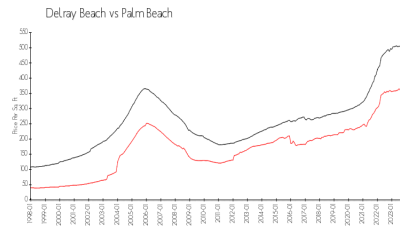

Colony Palms
 100 W Prive Cir, Delray Beach, FL 33445
 (561) 499-7144

Built in 2007 - 45 units - 3 floors

Market Information

Colony Palms: \$290/sq. ft.
 Delray Beach: \$227/sq. ft.

Delray Beach: \$227/sq. ft.
 Palm Beach: \$453/sq. ft.