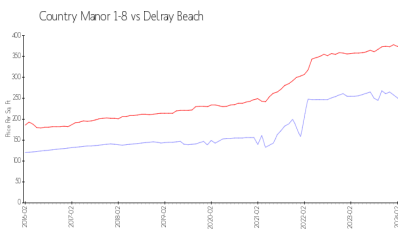

## Market Information

Country Manor 1-8: \$230/sq. ft.  
 Delray Beach: \$227/sq. ft.

Delray Beach: \$227/sq. ft.  
 Palm Beach: \$453/sq. ft.