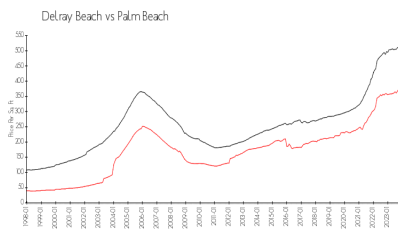

## Market Information

Country Manor 1-8: \$230/sq. ft.  
 Delray Beach: \$227/sq. ft.

Delray Beach: \$227/sq. ft.  
 Palm Beach: \$453/sq. ft.