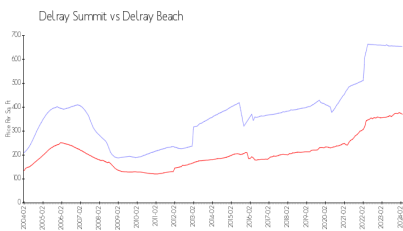

Market Information

Delray Summit: $639/sq. ft.
Delray Beach: $227/sq. ft.

Delray Beach: $227/sq. ft.
Palm Beach: $454/sq. ft.

Inventory for Sale

Delray Summit	3%
Delray Beach	3%
Palm Beach	3%

Avg. Time to Close Over Last 12 Months

Delray Summit	2 days
Delray Beach	54 days
Palm Beach	55 days