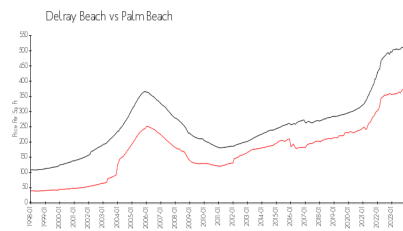

Market Information

Delray Summit: $639/sq. ft.
Delray Beach: $227/sq. ft.

Delray Beach: $227/sq. ft.
Palm Beach: $454/sq. ft.

Inventory for Sale

Delray Summit	3%
Delray Beach	3%
Palm Beach	3%

Avg. Time to Close Over Last 12 Months

Delray Summit	2 days
Delray Beach	54 days
Palm Beach	55 days