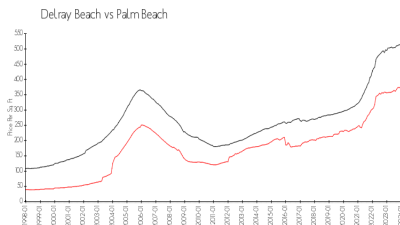

Drexel Park Condominium
 Address: 16050 Poppy Seed Cir,
 Delray Beach, FL 33484
 Phone: +1 561-381-4799

Built in 2007/2014 - 120 units - 2 floors

Market Information

Drexel Park Townhomes: \$274/sq. ft.
 Delray Beach: \$227/sq. ft.