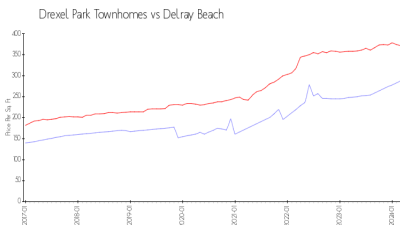

Drexel Park Townhomes

16080-16186 Poppyseed Cir, Delray Beach, FL, Palm Beach 33484

Building Information

Number of units: 120
 Number of active listings for rent: 2
 Number of active listings for sale: 1
 Building inventory for sale: 0%
 Number of sales over the last 12 months: 1
 Number of sales over the last 6 months: 0
 Number of sales over the last 3 months: 0

Drexel Park Condominium
 Address: 16050 Poppy Seed Cir,
 Delray Beach, FL 33484
 Phone: +1 561-381-4799

Built in 2007/2014 - 120 units - 2 floors

Market Information

Drexel Park Townhomes: \$274/sq. ft.
 Delray Beach: \$227/sq. ft.

Delray Beach: \$227/sq. ft.
 Palm Beach: \$453/sq. ft.

Inventory for Sale

Drexel Park Townhomes: 0%
 Delray Beach: 2%
 Palm Beach: 3%

Avg. Time to Close Over Last 12 Months

Drexel Park Townhomes: 57 days
 Delray Beach: 53 days
 Palm Beach: 55 days