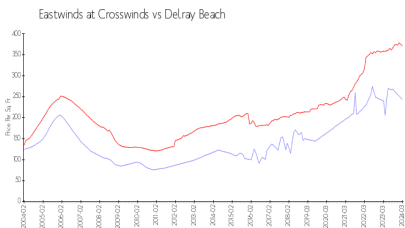

## Market Information

Eastwinds at Crosswinds: \$229/sq. ft.  
 Delray Beach: \$227/sq. ft.

Delray Beach: \$227/sq. ft.  
 Palm Beach: \$453/sq. ft.