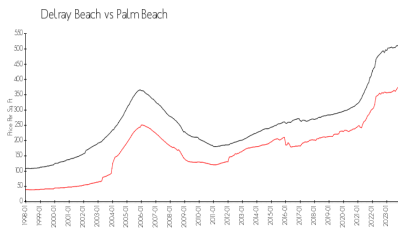

## Market Information

Eastwinds at Crosswinds: \$229/sq. ft.  
 Delray Beach: \$227/sq. ft.

Delray Beach: \$227/sq. ft.  
 Palm Beach: \$453/sq. ft.