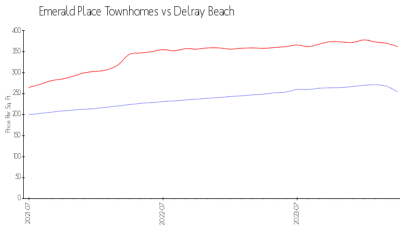

## Market Information

Emerald Place Townhomes: \$254/sq. ft.  
 Delray Beach: \$362/sq. ft.

Delray Beach: \$362/sq. ft.  
 Palm Beach: \$467/sq. ft.