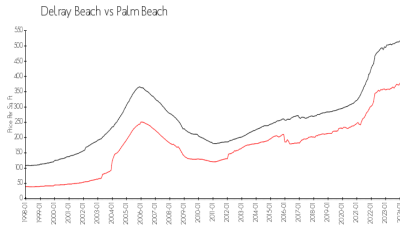

## Market Information

Emerald Place Townhomes: \$254/sq. ft.  
 Delray Beach: \$362/sq. ft.

Delray Beach: \$362/sq. ft.  
 Palm Beach: \$467/sq. ft.