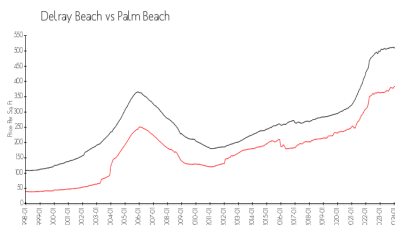

Emerald Pointe

Address: 7648 Emerald Pointe Blvd,
Delray Beach, FL 33446

Phone: +1 561-495-5509

<http://emeraldpointedelraybeach.com/>

Built in 1989/1994 - 330 units - 1 floor

Market Information

Emerald Pointe: \$244/sq. ft.
Delray Beach: \$365/sq. ft.

Delray Beach: \$365/sq. ft.
Palm Beach: \$466/sq. ft.

Inventory for Sale

Emerald Pointe	3%
Delray Beach	3%
Palm Beach	4%

Avg. Time to Close Over Last 12 Months

Emerald Pointe	36 days
Delray Beach	56 days
Palm Beach	60 days