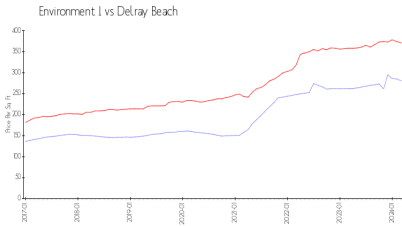

Built in 1984/1987 - 92 units - 2 floors

Market Information

Environment I: \$267/sq. ft.
Delray Beach: \$227/sq. ft.

Delray Beach: \$227/sq. ft.
Palm Beach: \$454/sq. ft.

Inventory for Sale

Environment I
Delray Beach
0%%