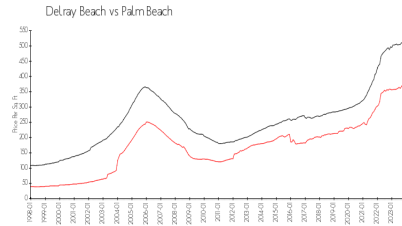

Built in 1984/1987 - 92 units - 2 floors

Market Information

Environment I: \$267/sq. ft.
Delray Beach: \$227/sq. ft.

Delray Beach: \$227/sq. ft.
Palm Beach: \$454/sq. ft.

Inventory for Sale

Environment I
Delray Beach
0%%