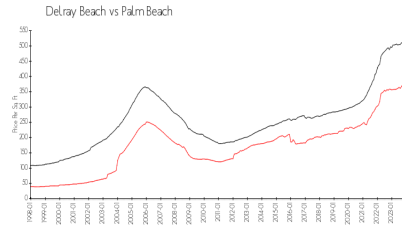

## Market Information

Evergreen at Las Verdes: \$211/sq. ft.  
 Delray Beach: \$227/sq. ft.

Delray Beach: \$227/sq. ft.  
 Palm Beach: \$453/sq. ft.