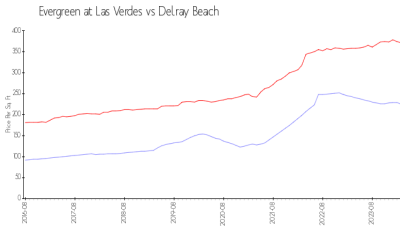

## Market Information

Evergreen at Las Verdes: \$211/sq. ft.  
 Delray Beach: \$227/sq. ft.

Delray Beach: \$227/sq. ft.  
 Palm Beach: \$453/sq. ft.