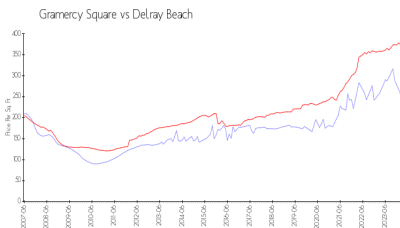

Gramercy Square
 14901 S Military Trl,
 Delray Beach, FL 33484
 (561) 638-6270

Built in 2006/2013 - 147 units - 2 floors

Market Information

Gramercy Square: \$269/sq. ft.
 Delray Beach: \$227/sq. ft.

Delray Beach: \$227/sq. ft.
 Palm Beach: \$453/sq. ft.