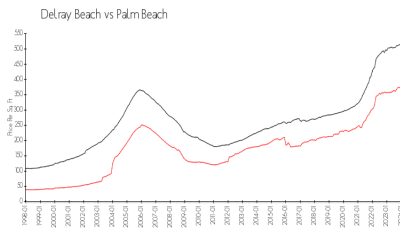

Gramercy Square
 14901 S Military Trl,
 Delray Beach, FL 33484
 (561) 638-6270

Built in 2006/2013 - 147 units - 2 floors

Market Information

Gramercy Square: \$269/sq. ft.
 Delray Beach: \$227/sq. ft.

Delray Beach: \$227/sq. ft.
 Palm Beach: \$453/sq. ft.