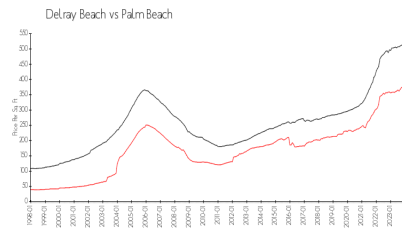

Market Information

High Point 6: $157/sq. ft.
Delray Beach: $362/sq. ft.

Delray Beach: $362/sq. ft.
Palm Beach: $469/sq. ft.

Inventory for Sale

High Point 6	1%
Delray Beach	2%
Palm Beach	3%

Avg. Time to Close Over Last 12 Months

High Point 6	50 days
Delray Beach	54 days
Palm Beach	56 days