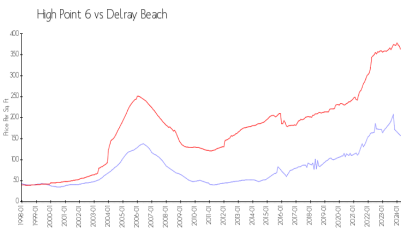

Market Information

High Point 6: $157/sq. ft.
Delray Beach: $362/sq. ft.

Delray Beach: $362/sq. ft.
Palm Beach: $469/sq. ft.

Inventory for Sale

High Point 6	1%
Delray Beach	2%
Palm Beach	3%

Avg. Time to Close Over Last 12 Months

High Point 6	50 days
Delray Beach	54 days
Palm Beach	56 days