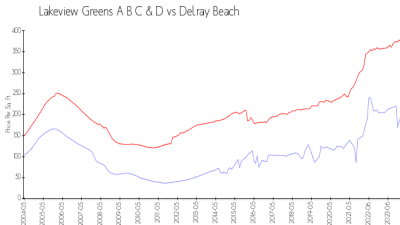

Lakeview Greens A B C & D

3001 Linton Blvd, Delray Beach, FL, Palm Beach 33483

Building Information

Number of units: 128
 Number of active listings for rent: 0
 Number of active listings for sale: 0
 Building inventory for sale:
 Number of sales over the last 12 months: 0%
 Number of sales over the last 6 months: 4
 Number of sales over the last 3 months: 0

Lakeview Green Condo Assoc Inc
 3011 Linton Boulevard Office
 Delray Beach, FL 33445
 Phone: (561) 498-3313

Built in 1983 - 128 units - 2 floors

Market Information

Lakeview Greens A B C & D: \$194/sq. ft.
 Delray Beach: \$227/sq. ft.

Delray Beach: \$227/sq. ft.
 Palm Beach: \$453/sq. ft.

Inventory for Sale

Lakeview Greens A B C & D
 Delray Beach
 0%
 Palm Beach

Avg. Time to Close Over Last 12 Months

Lakeview Greens A B C & D: 30 days
 Delray Beach: 53 days
 Palm Beach: 56 days