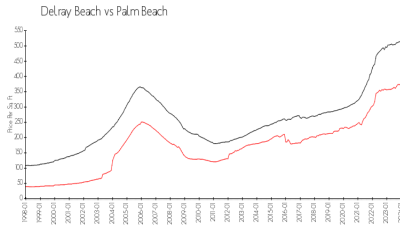

Market Information

Lakeview Greens A B C & D: $194/sq. ft.
Delray Beach: $227/sq. ft.

Delray Beach: $227/sq. ft.
Palm Beach: $453/sq. ft.

Inventory for Sale

Lakeview Greens A B C & D
Delray Beach
0%
Palm Beach

Avg. Time to Close Over Last 12 Months

Lakeview Greens A B C & D: 30 days
Delray Beach: 53 days
Palm Beach: 56 days