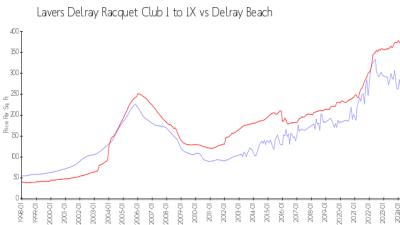

Lavers Delray Racquet Club I to IX

950 Egret Cir, Delray Beach, FL, Palm Beach 33444

Building Information

Number of units:	460
Number of active listings for rent:	32
Number of active listings for sale:	14
Building inventory for sale:	3%
Number of sales over the last 12 months:	22
Number of sales over the last 6 months:	9
Number of sales over the last 3 months:	6

Lavers Of Delray Racquet Club,
 Delray Racquet Club Association, Inc
 610 Egret Circle
 Delray Beach, FL 33444-7930
 (561) 276-3792

Built in 1980 - 460 units - 5 floors

Market Information

Lavers Delray Racquet Club I to IX: \$250/sq. ft.
 Delray Beach: \$227/sq. ft.