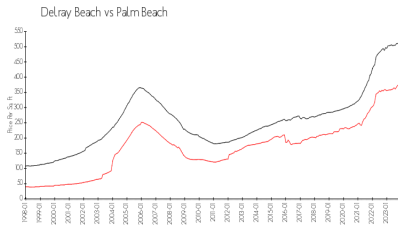

Market Information

Lavers Delray Racquet Club I to IX: $250/sq. ft.
Delray Beach: $227/sq. ft.

Delray Beach: $227/sq. ft.
Palm Beach: $453/sq. ft.

Inventory for Sale

Lavers Delray Racquet Club I to IX	3%
Delray Beach	2%
Palm Beach	3%

Avg. Time to Close Over Last 12 Months

Lavers Delray Racquet Club I to IX	83 days
Delray Beach	53 days
Palm Beach	56 days