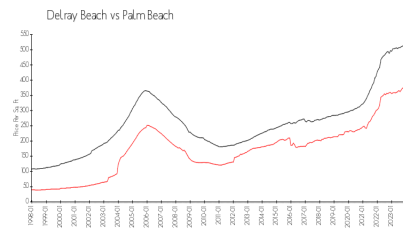

## Market Information

Lavers Resort & Racquet Club A & B:	\$285/sq. ft.	Delray Beach:	\$362/sq. ft.
Delray Beach:	\$362/sq. ft.	Palm Beach:	\$467/sq. ft.