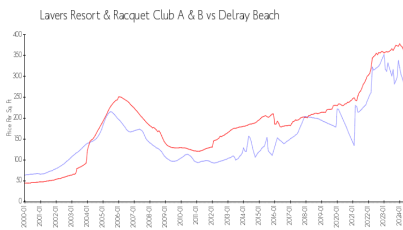

## Market Information

Lavers Resort & Racquet Club A & B:	\$285/sq. ft.	Delray Beach:	\$362/sq. ft.
Delray Beach:	\$362/sq. ft.	Palm Beach:	\$467/sq. ft.