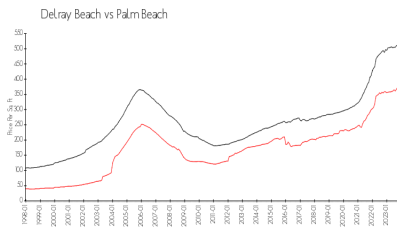

Market Information

Oleander at Las Verdes: $205/sq. ft.
Delray Beach: $227/sq. ft.

Delray Beach: $227/sq. ft.
Palm Beach: $453/sq. ft.

Inventory for Sale

Oleander at Las Verdes: 1%
Delray Beach: 2%
Palm Beach: 3%

Avg. Time to Close Over Last 12 Months

Oleander at Las Verdes: 3 days
Delray Beach: 53 days
Palm Beach: 55 days