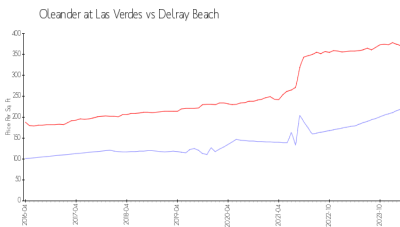

Market Information

Oleander at Las Verdes: $205/sq. ft.
Delray Beach: $227/sq. ft.

Delray Beach: $227/sq. ft.
Palm Beach: $453/sq. ft.

Inventory for Sale

Oleander at Las Verdes: 1%
Delray Beach: 2%
Palm Beach: 3%

Avg. Time to Close Over Last 12 Months

Oleander at Las Verdes: 3 days
Delray Beach: 53 days
Palm Beach: 55 days