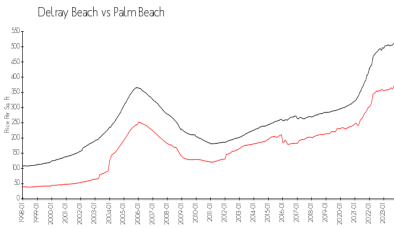

Market Information

Olive Leaf at Las Verdes: $160/sq. ft.
Delray Beach: $227/sq. ft.

Delray Beach: $227/sq. ft.
Palm Beach: $454/sq. ft.

Inventory for Sale

Olive Leaf at Las Verdes
Delray Beach
0%%

Palm Beach

Avg. Time to Close Over Last 12 Months

Olive Leaf at Las Verdes: 50 days
Delray Beach: 54 days
Palm Beach: 55 days