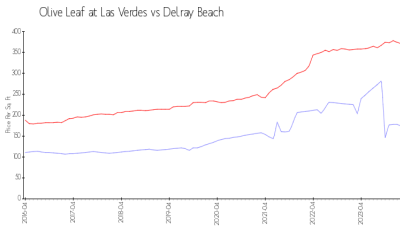

Market Information

Olive Leaf at Las Verdes: $160/sq. ft.
Delray Beach: $227/sq. ft.

Delray Beach: $227/sq. ft.
Palm Beach: $454/sq. ft.

Inventory for Sale

Olive Leaf at Las Verdes
Delray Beach
0%%

Palm Beach

Avg. Time to Close Over Last 12 Months

Olive Leaf at Las Verdes: 50 days
Delray Beach: 54 days
Palm Beach: 55 days