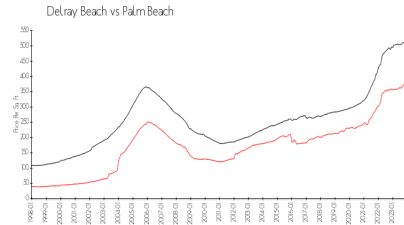

Penthouse Delray Association
1775 South Ocean Boulevard
Delray Beach, FL 33483
(561) 276-6994

Built in 1968 - 80 units - 4 floors

Market Information

Penthouse Delray: \$759/sq. ft.
Delray Beach: \$227/sq. ft.

Delray Beach: \$227/sq. ft.
Palm Beach: \$454/sq. ft.

Inventory for Sale

Penthouse Delray	1%
Delray Beach	3%
Palm Beach	3%

Avg. Time to Close Over Last 12 Months

Penthouse Delray	44 days
Delray Beach	54 days
Palm Beach	55 days