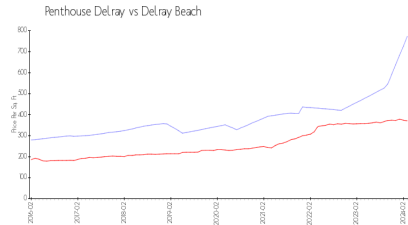

Penthouse Delray

1910 S Ocean Blvd, Delray Beach, FL, Palm Beach 33483

Building Information

Number of units:	80
Number of active listings for rent:	0
Number of active listings for sale:	1
Building inventory for sale:	1%
Number of sales over the last 12 months:	3
Number of sales over the last 6 months:	2
Number of sales over the last 3 months:	2

Penthouse Delray Association
1775 South Ocean Boulevard
Delray Beach, FL 33483
(561) 276-6994

Built in 1968 - 80 units - 4 floors

Market Information

Penthouse Delray: \$759/sq. ft.
Delray Beach: \$227/sq. ft.