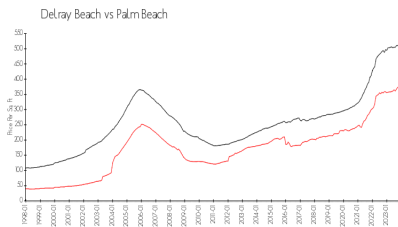

Pines of Delray West
Address: 2700 SW 15th St,
Delray Beach, FL 33445
Phone: +1 561-276-6605
<http://pinesofdelraywest.net/>

Built in 1979 - 287 units - 2 floors

Market Information

Pines of Delray West: \$175/sq. ft.
Delray Beach: \$227/sq. ft.