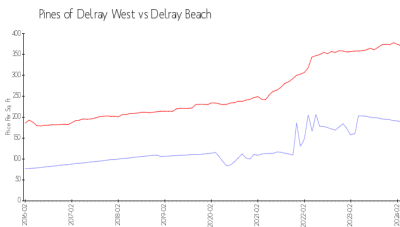

Market Information

Pines of Delray West: $175/sq. ft.
Delray Beach: $227/sq. ft.