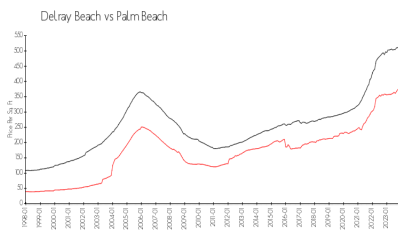

Tierra Verde at Delray Beach Condominium Association, Inc.
2000 Alta Meadows Ln, Delray Beach,
FL 33444
(561) 265-1766

Built in 2002 - 300 units - 3 floors

Market Information

Tierra Verde: \$335/sq. ft.
Delray Beach: \$227/sq. ft.