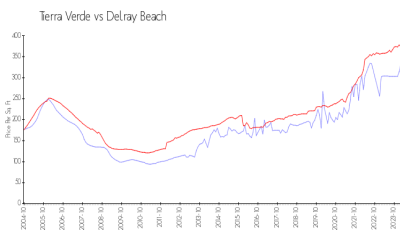

Tierra Verde at Delray Beach Condominium Association, Inc.
2000 Alta Meadows Ln, Delray Beach,
FL 33444
(561) 265-1766

Built in 2002 - 300 units - 3 floors

Market Information

Tierra Verde: \$335/sq. ft.
Delray Beach: \$227/sq. ft.