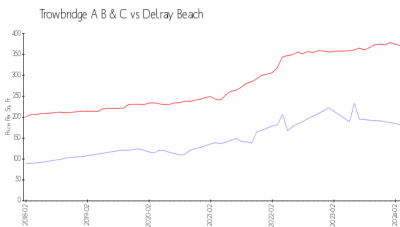

Trowbridge Condo Association
15378 Lakes Of Delray Boulevard
Delray Beach, FL 33484
(561) 496-0995
(561) 495-4107

Built in 1992 - 116 units - 2 floors

Market Information

Trowbridge A B & C: \$168/sq. ft.
Delray Beach: \$227/sq. ft.