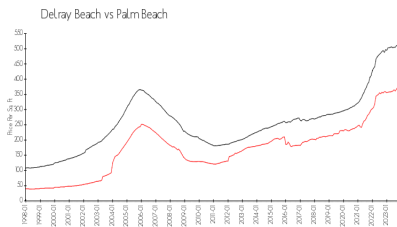

Trowbridge Condo Association
15378 Lakes Of Delray Boulevard
Delray Beach, FL 33484
(561) 496-0995
(561) 495-4107

Built in 1992 - 116 units - 2 floors

Market Information

Trowbridge A B & C: \$168/sq. ft.
Delray Beach: \$227/sq. ft.