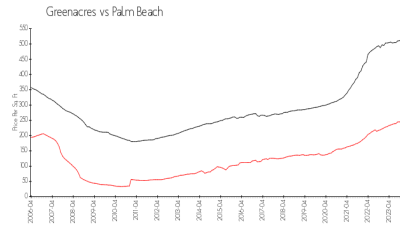

## Market Information

Pine Lake at Greenacres:	\$231/sq. ft.	Greenacres:	\$245/sq. ft.
Greenacres:	\$245/sq. ft.	Palm Beach:	\$453/sq. ft.