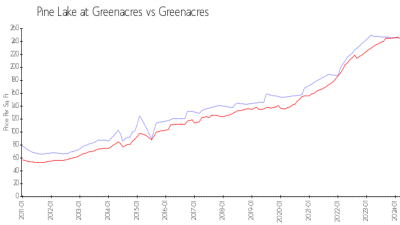

## Market Information

Pine Lake at Greenacres:	\$231/sq. ft.	Greenacres:	\$245/sq. ft.
Greenacres:	\$245/sq. ft.	Palm Beach:	\$453/sq. ft.