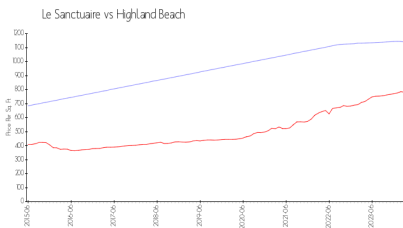

Market Information

Le Sanctuaire: $1126/sq. ft.
Highland Beach: $782/sq. ft.

Highland Beach: $782/sq. ft.
Palm Beach: $453/sq. ft.

Inventory for Sale

Le Sanctuaire
Highland Beach
0%%

Palm Beach

Avg. Time to Close Over Last 12 Months

Le Sanctuaire n/a
Highland Beach 68 days
Palm Beach 55 days