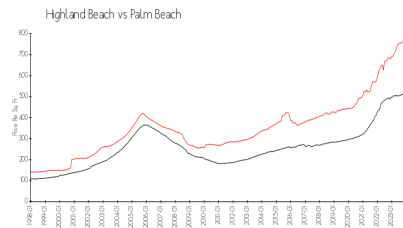

Market Information

Le Sanctuaire: $1126/sq. ft.
Highland Beach: $782/sq. ft.

Highland Beach: $782/sq. ft.
Palm Beach: $453/sq. ft.

Inventory for Sale

Le Sanctuaire
Highland Beach
0%%

Palm Beach

Avg. Time to Close Over Last 12 Months

Le Sanctuaire n/a
Highland Beach 68 days
Palm Beach 55 days