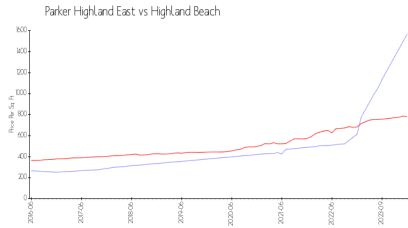

Market Information

Parker Highland East: $1550/sq. ft.
Highland Beach: $782/sq. ft.