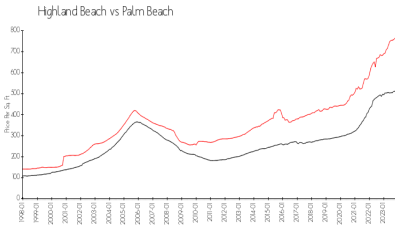

## Market Information

Parker Highland East: \$1550/sq. ft.  
Highland Beach: \$782/sq. ft.

Highland Beach: \$782/sq. ft.  
Palm Beach: \$453/sq. ft.