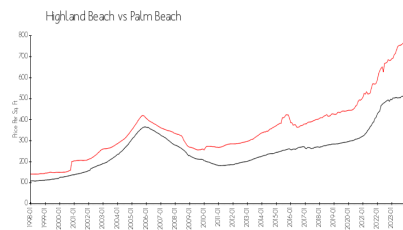

Market Information

Villa Magna: $1296/sq. ft.
Highland Beach: $782/sq. ft.

Highland Beach: $782/sq. ft.
Palm Beach: $453/sq. ft.

Inventory for Sale

Villa Magna	6%
Highland Beach	3%
Palm Beach	3%

Avg. Time to Close Over Last 12 Months

Villa Magna	48 days
Highland Beach	68 days
Palm Beach	55 days