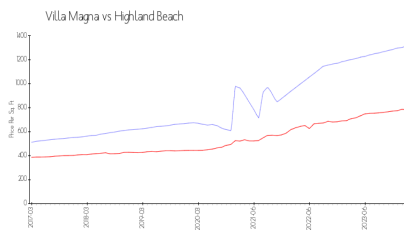

Market Information

Villa Magna: $1296/sq. ft.
Highland Beach: $782/sq. ft.

Highland Beach: $782/sq. ft.
Palm Beach: $453/sq. ft.

Inventory for Sale

Villa Magna	6%
Highland Beach	3%
Palm Beach	3%

Avg. Time to Close Over Last 12 Months

Villa Magna	48 days
Highland Beach	68 days
Palm Beach	55 days