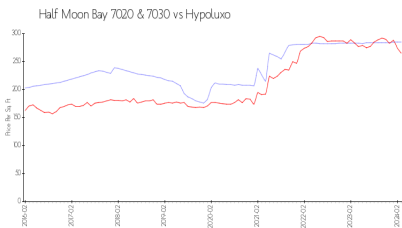

Half Moon Bay 7020 & 7030

7020 Half Moon Cir, Hypoluxo, FL, Palm Beach 33462

Building Information

Number of units: 100
 Number of active listings for rent: 2
 Number of active listings for sale: 3
 Building inventory for sale: 3%
 Number of sales over the last 12 months: 3
 Number of sales over the last 6 months: 1
 Number of sales over the last 3 months: 1

Half Moon Bay Condominium Association
 7050 Half Moon Circle
 Hypoluxo, FL 33462
 (561) 547-6243

Built in 1981 - 100 units - 5 floors

Market Information

Half Moon Bay 7020 & 7030: \$270/sq. ft.
 Hypoluxo: \$265/sq. ft.