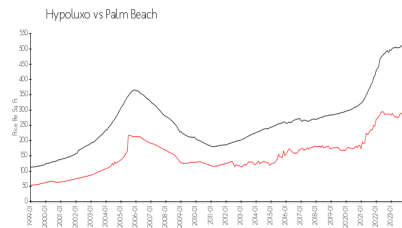

Half Moon Bay 7020 & 7030

7020 Half Moon Cir, Hypoluxo, FL, Palm Beach 33462

Building Information

Number of units: 100
 Number of active listings for rent: 2
 Number of active listings for sale: 3
 Building inventory for sale: 3%
 Number of sales over the last 12 months: 3
 Number of sales over the last 6 months: 1
 Number of sales over the last 3 months: 1

Half Moon Bay Condominium Association
 7050 Half Moon Circle
 Hypoluxo, FL 33462
 (561) 547-6243

Built in 1981 - 100 units - 5 floors

Market Information

Half Moon Bay 7020 & 7030: \$270/sq. ft.
 Hypoluxo: \$265/sq. ft.