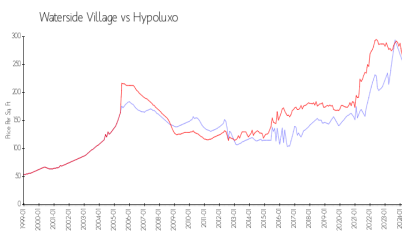

## Market Information

Waterside Village: \$242/sq. ft.  
Hypoluxo: \$265/sq. ft.

Hypoluxo: \$265/sq. ft.  
Palm Beach: \$453/sq. ft.