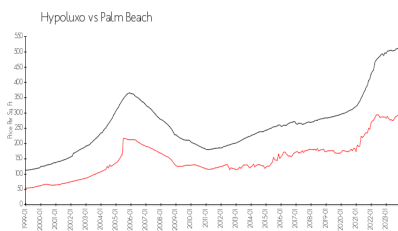

## Market Information

Waterside Village: \$242/sq. ft.  
Hypoluxo: \$265/sq. ft.

Hypoluxo: \$265/sq. ft.  
Palm Beach: \$453/sq. ft.