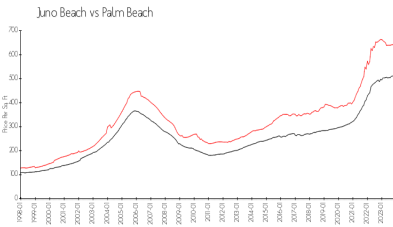

Market Information

Greenbrier: $342/sq. ft.
Juno Beach: $649/sq. ft.

Juno Beach: $649/sq. ft.
Palm Beach: $453/sq. ft.

Inventory for Sale

Greenbrier
Juno Beach
0%%

Palm Beach

Avg. Time to Close Over Last 12 Months

Greenbrier -31 days
Juno Beach 92 days
Palm Beach 56 days