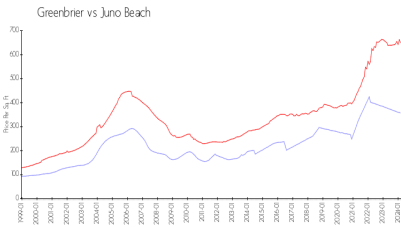

Market Information

Greenbrier: $342/sq. ft.
Juno Beach: $649/sq. ft.

Juno Beach: $649/sq. ft.
Palm Beach: $453/sq. ft.

Inventory for Sale

Greenbrier
Juno Beach
0%%

Palm Beach

Avg. Time to Close Over Last 12 Months

Greenbrier -31 days
Juno Beach 92 days
Palm Beach 56 days