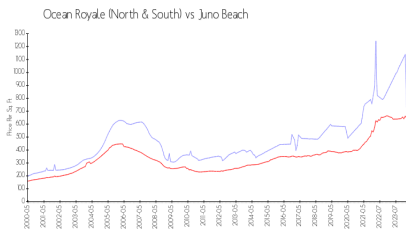

Market Information

Ocean Royale (North & South): $716/sq. ft.
Juno Beach: $649/sq. ft.

Juno Beach: $649/sq. ft.
Palm Beach: $454/sq. ft.

Inventory for Sale

Ocean Royale (North & South)	1%
Juno Beach	2%
Palm Beach	3%

Avg. Time to Close Over Last 12 Months

Ocean Royale (North & South)	144 days
Juno Beach	93 days
Palm Beach	55 days