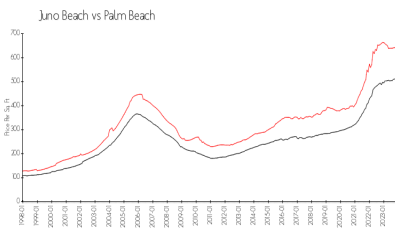

Market Information

Ocean Royale (North & South): $716/sq. ft.
Juno Beach: $649/sq. ft.

Juno Beach: $649/sq. ft.
Palm Beach: $454/sq. ft.

Inventory for Sale

Ocean Royale (North & South)	1%
Juno Beach	2%
Palm Beach	3%

Avg. Time to Close Over Last 12 Months

Ocean Royale (North & South)	144 days
Juno Beach	93 days
Palm Beach	55 days