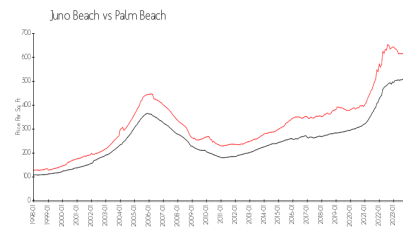

Royal Homestead Condominium Association
70 Celestial Way
Juno Beach, Florida 33408
(561) 622 - 3749
<https://royalhomestead.com/>

Built in 1973 - 36 units - 3 floors

Market Information

Royal Homestead: \$495/sq. ft.
Juno Beach: \$612/sq. ft.

Juno Beach: \$612/sq. ft.
Palm Beach: \$468/sq. ft.

Inventory for Sale

Royal Homestead
Juno Beach
0%%

Palm Beach

Avg. Time to Close Over Last 12 Months

Royal Homestead 228 days
Juno Beach 93 days
Palm Beach 56 days