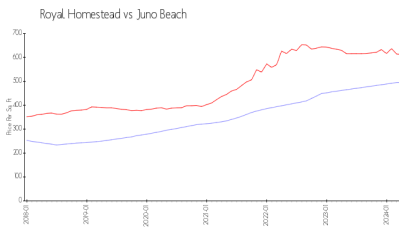

Royal Homestead Condominium Association
70 Celestial Way
Juno Beach, Florida 33408
(561) 622 - 3749
<https://royalhomestead.com/>

Built in 1973 - 36 units - 3 floors

Market Information

Royal Homestead: \$495/sq. ft.
Juno Beach: \$612/sq. ft.