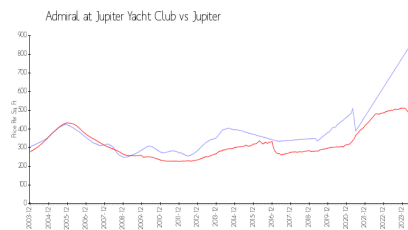

Admiral at Jupiter Yacht Club

500 S US Hwy 1, Jupiter, FL, Palm Beach 33477

Building Information

Number of units:	23
Number of active listings for rent:	1
Number of active listings for sale:	2
Building inventory for sale:	8%
Number of sales over the last 12 months:	0
Number of sales over the last 6 months:	0
Number of sales over the last 3 months:	0

The Admiral At Jupiter Yacht Club Condominium Association, Inc.
 400 N US Highway 1
 Tequesta, FL 33469
 (561) 743-1674

Built in 2003 - 23 units - 6 floors

Market Information

Admiral at Jupiter Yacht Club: \$833/sq. ft.
 Jupiter: \$489/sq. ft.