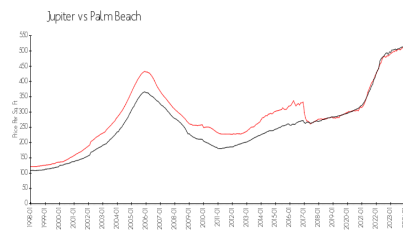

The Admiral At Jupiter Yacht Club Condominium Association, Inc.
 400 N US Highway 1
 Tequesta, FL 33469
 (561) 743-1674

Built in 2003 - 23 units - 6 floors

Market Information

Admiral at Jupiter Yacht Club: \$833/sq. ft.
 Jupiter: \$489/sq. ft.